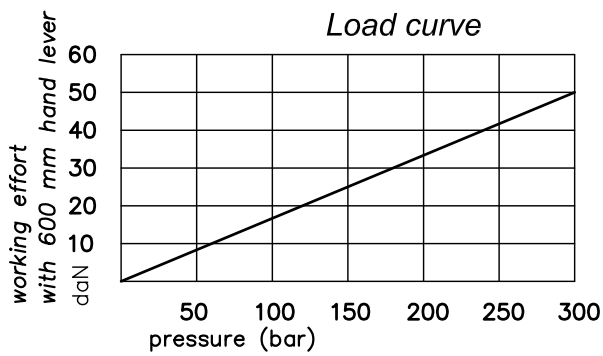

PISTON HAND PUMP PRBC 20
 Double acting function for a single acting cylinder
 Fixing to wall

Article № / Означение /	PRBC 20
with bellows / с маншон /	PRBC 20M
without release handknob / без разтоварващ кран /	PRBC 20E
Working volume (cm ³) / Работен обем /	20
Rated pressure (bar) / Номинално налягане /	250
Weight (kg) / Маса /	2.9
Hydraulic mineral oil / advised viscosity / Filtration	ISO VG 46 18 / 14 ISO 4406