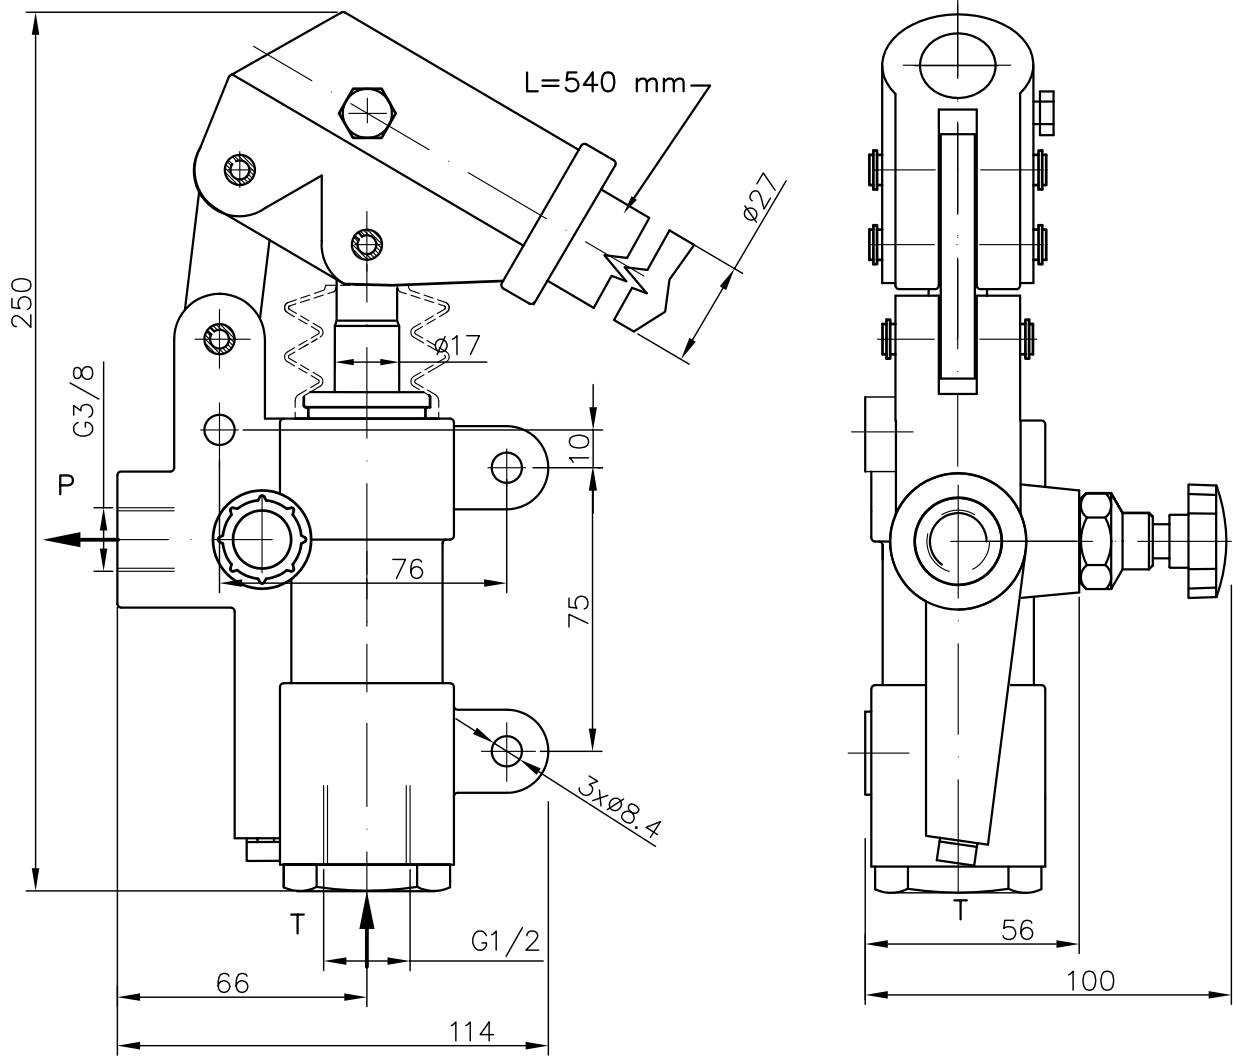

PISTON HAND PUMP PRBC 20
 Double acting function for a single acting cylinder
 Fixing to wall

Article № / Означение /	PRBC 20
with bellows / с маншон /	PRBC 20M
without release handknob / без разтоварващ кран /	PRBC 20E
Working volume (cm ³) / Работен обем /	20
Rated pressure (bar) / Номинално налягане /	250
Weight (kg) / Маса /	2.9
Hydraulic mineral oil / advised viscosity / Filtration	ISO VG 46 18 / 14 ISO 4406