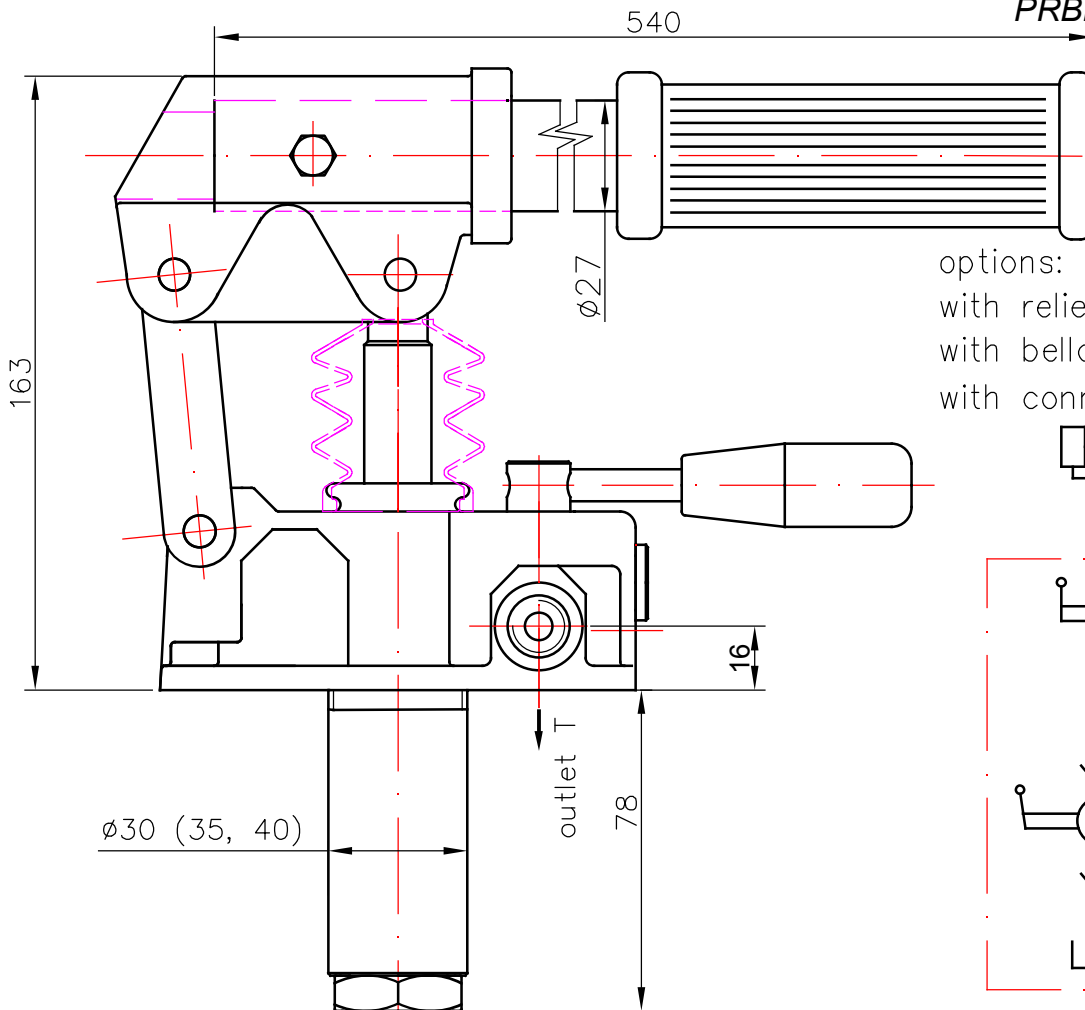

PISTON HAND PUMP
 double acting function
 for a single acting cylinder

PRB 12 ...

PRB 25 ...

PRB 45 ...

options:
 with relief valve – R
 with bellows – M
 with connector ...

Article № / Означение /	PRB12..	PRB25..	PRB45..
Working volume (ccm) / Работен обем /	12	25	45
Rated pressure (bar) / Номинално налягане /	320	250	160
Weight (kg) / Маса /	4.0	4.2	4.3

PISTON HAND PUMP
 double acting function
 for a double acting cylinder

PRBD 12 ...
 PRBD 25 ...
 PRBD 45 ...

options:
 with relief valve – R
 with bellows – M
 with connector ...

Article № / Означение /	PRBD12..	PRBD25..	PRBD45..
Working volume (ccm) / Работен обем /	12	25	45
Rated pressure (bar) / Номинално налягане /	320	250	160
Weight (kg) / Маса /	4.0	4.2	4.3