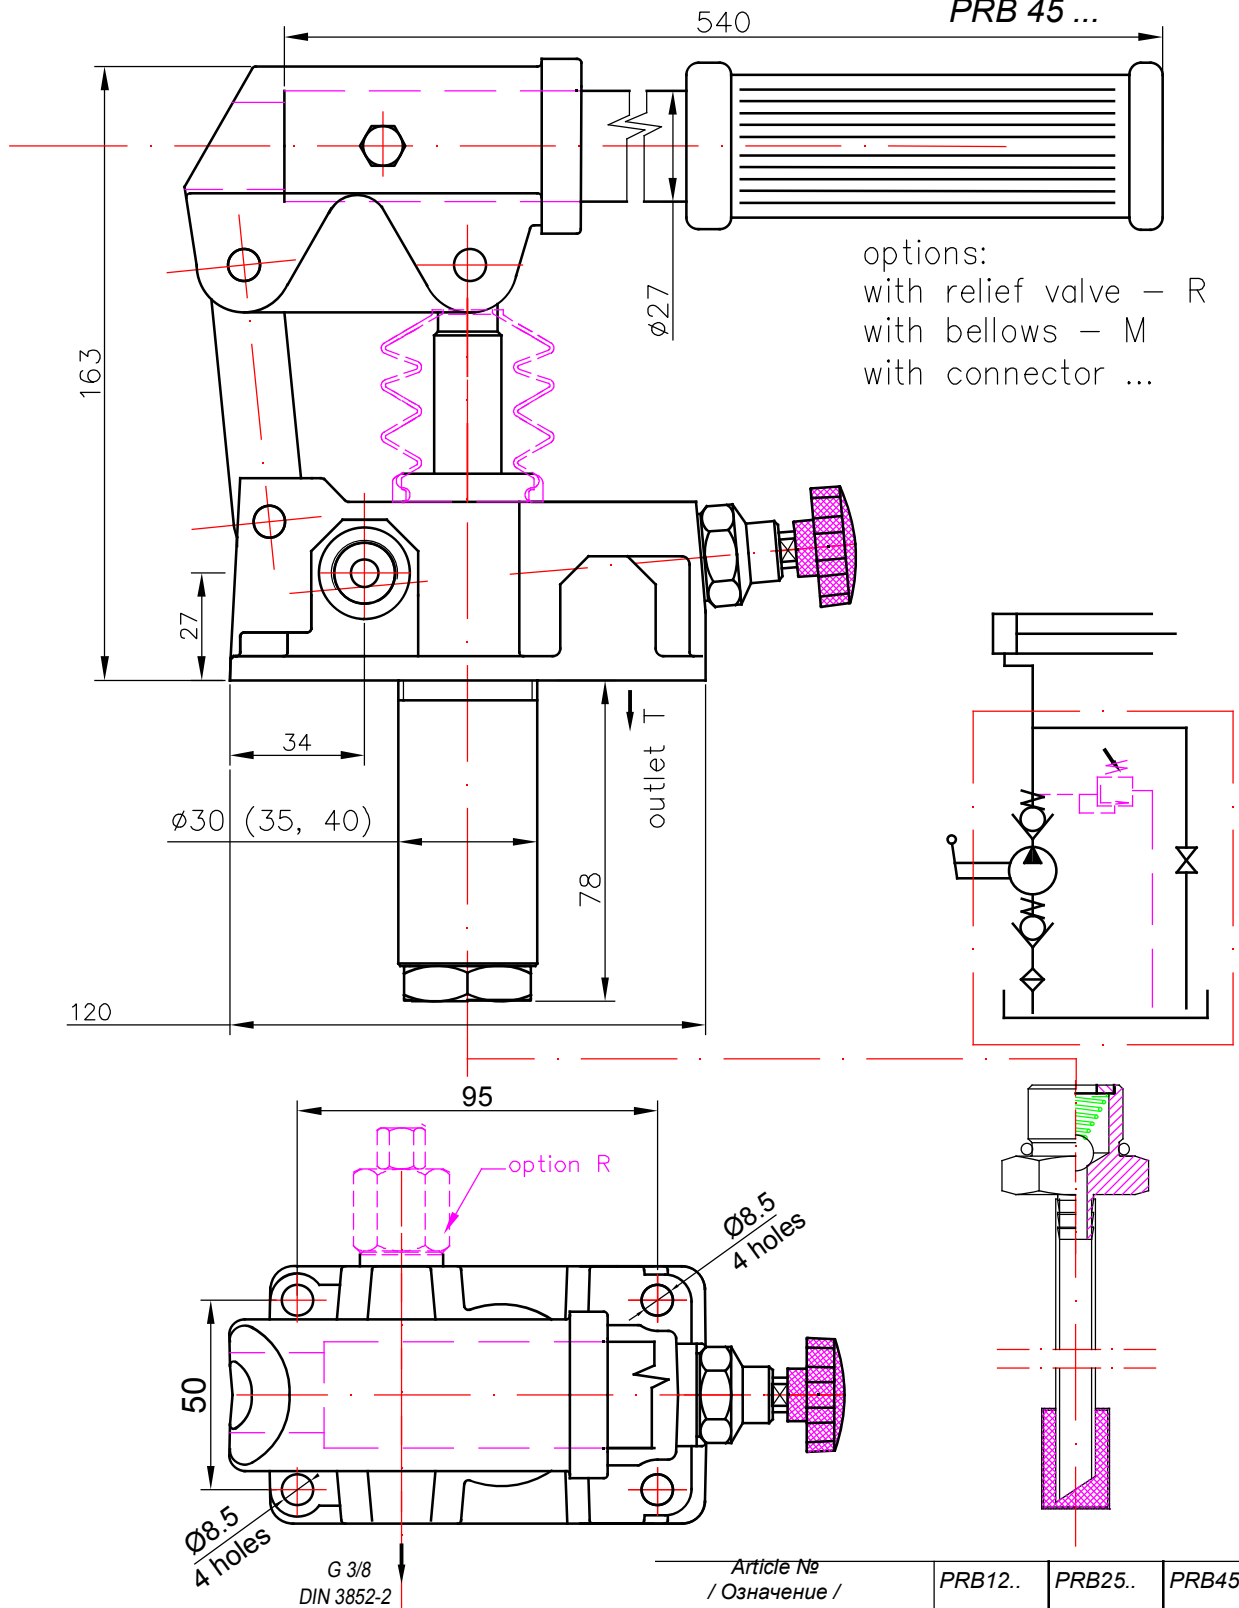

PISTON HAND PUMP
 double acting function
 for a single acting cylinder

PRB 12 ...

PRB 25 ...

PRB 45 ...

options:
 with relief valve – R
 with bellows – M
 with connector ...

Article № / Означение /	PRB12..	PRB25..	PRB45..
Working volume (ccm) / Работен обем /	12	25	45
Rated pressure (bar) / Номинално налягане /	320	250	160
Weight (kg) / Маса /	4.0	4.2	4.3

PISTON HAND PUMP
 double acting function
 for a double acting cylinder

PRBD 12 ...
 PRBD 25 ...
 PRBD 45 ...

options:
 with relief valve – R
 with bellows – M
 with connector ...

Article № / Означение /	PRBD12..	PRBD25..	PRBD45..
Working volume (ccm) / Работен обем /	12	25	45
Rated pressure (bar) / Номинално налягане /	320	250	160
Weight (kg) / Маса /	4.0	4.2	4.3