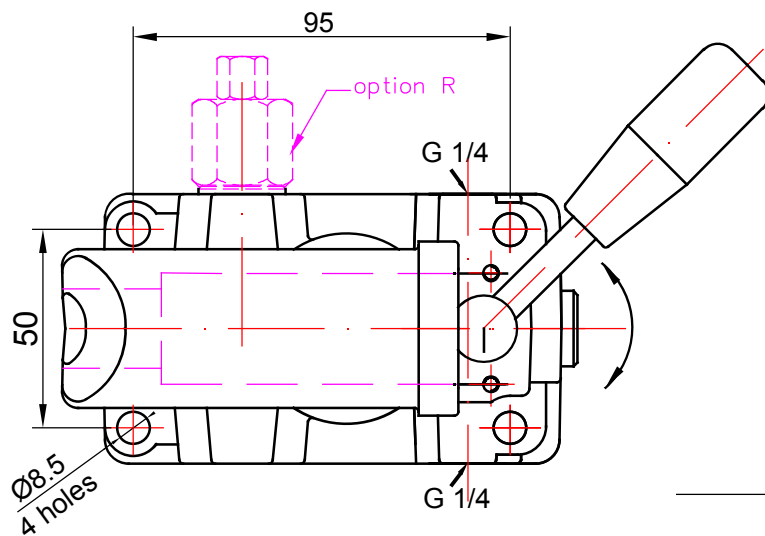

PISTON HAND PUMP
 double acting function
 for a single acting cylinder

PRB 12 ...

PRB 25 ...

PRB 45 ...

options:
 with relief valve – R
 with bellows – M
 with connector ...

Article № / Означение /	PRB12..	PRB25..	PRB45..
Working volume (ccm) / Работен обем /	12	25	45
Rated pressure (bar) / Номинално налягане /	320	250	160
Weight (kg) / Маса /	4.0	4.2	4.3

PISTON HAND PUMP
 double acting function
 for a double acting cylinder

PRBD 12 ...
 PRBD 25 ...
 PRBD 45 ...

options:
 with relief valve – R
 with bellows – M
 with connector ...

Article № / Означение /	PRBD12..	PRBD25..	PRBD45..
Working volume (ccm) / Работен обем /	12	25	45
Rated pressure (bar) / Номинално налягане /	320	250	160
Weight (kg) / Маса /	4.0	4.2	4.3