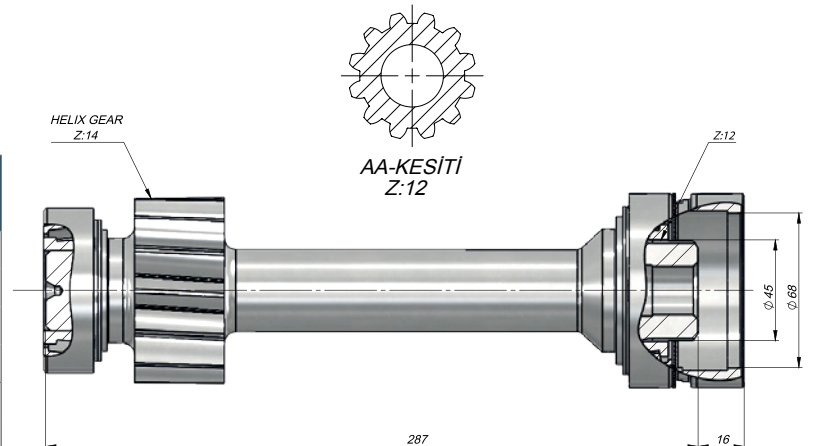

Kod Code	Şanzuman Modeli Gear Box Model	L	Z
CS09S91428713	ZF-9 S 109 / 12.92-1.0	287	14
CS09S914287133	ZF-16 S 109/13.30-1.0		
CS09S91428712	ZF-9 S 109/12.91-1.0		
CS09S914287131	ZF-16 S 109/13.31-1.0		17
CS09S91728710	ZF-9 S 109/10.25-0.74		
CS09S91728711	ZF-16 S 109/11.86-0.85		
CS09S917287135	ZF-16 S 109/13.53-0.86	247,5	16
CS09S91624713	ZF-9 S 75/13.16-1.0