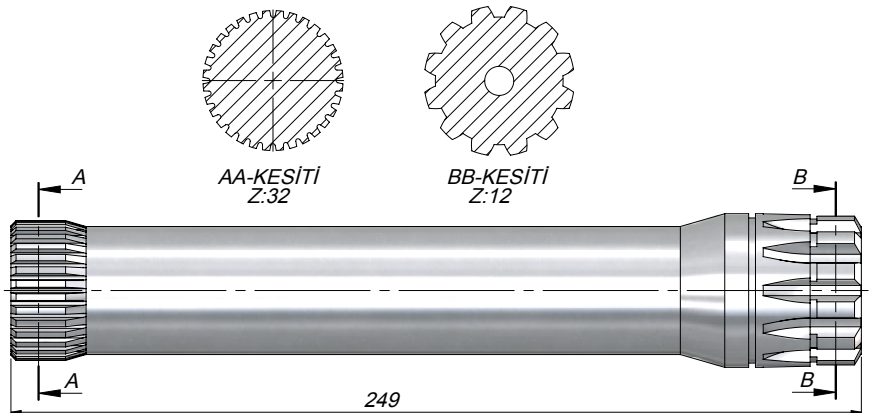

Kod Code	Şanzuman Modeli Gear Box Model	L
CSMC1612243	Mercedes	243
CSMC1612253K	Mercedes Kamalı	253
CSAX1612253	Mercedes G125-G260 AXOR	253
CSAC1612275	Mercedes G125-G260 Retarder Voith ACTROS	275,5

POWER TAKE
OFFS

Kod Code	Şanzuman Modeli Gear Box Model
CSVL3212213	VOLVO F12-F16

Kod Code	Şanzuman Modeli Gear Box Model
CSVL3212249	Volvo-FH-12 Volvo FH-16