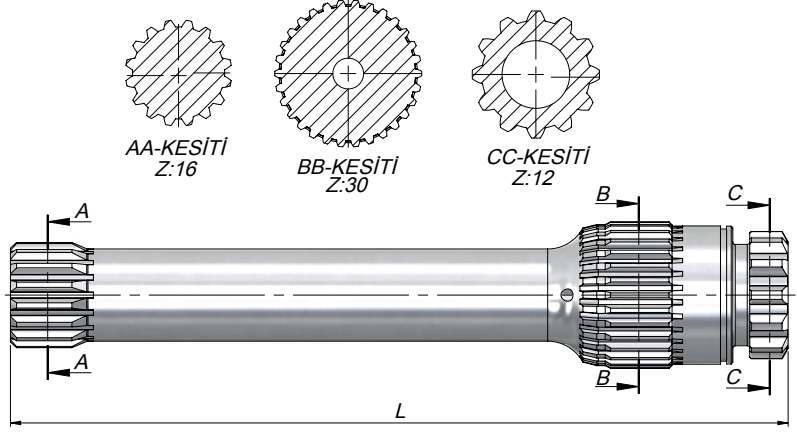

Kod Code	Şanzuman Modeli Gear Box Model	L
CSMC1612243	Mercedes	243
CSMC1612253K	Mercedes Kamalı	253
CSAX1612253	Mercedes G125-G260 AXOR	253
CSAC1612275	Mercedes G125-G260 Retarder Voith ACTROS	275,5

POWER TAKE
OFFS

Kod Code	Şanzuman Modeli Gear Box Model
CSVL3212213	VOLVO F12-F16

Kod Code	Şanzuman Modeli Gear Box Model
CSVL3212249	Volvo-FH-12 Volvo FH-16