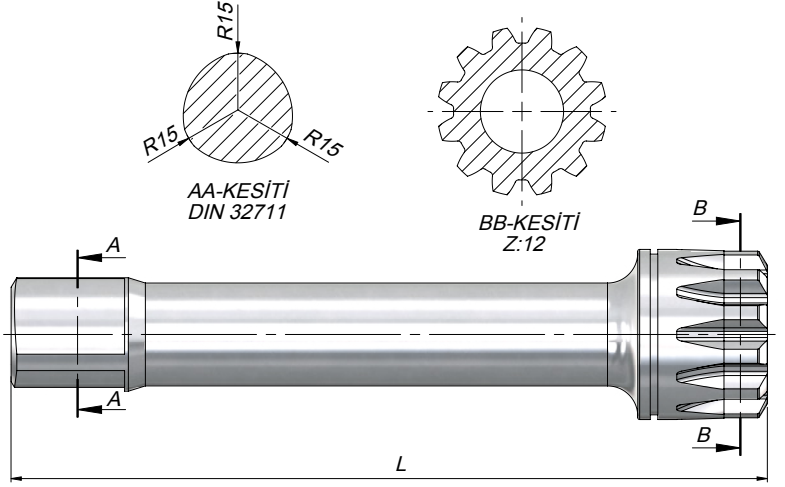

TEKNİK VERİLER | TECHNICAL DATA

Kod Code	Şanzuman Modeli Gear Box Model	L
CS16S130195	ZF-16 S 130	195
CS16S130200	ZF-16 S 130	200
CS16S130213	ZF-16 S 160.....221	213,5
CS16S130217	ZF-16 S 130	217
CS16S150238	ZF-16 S 150	238
CS16S220257	ZF-16 S 220	257
CS16S160288	ZF-16 S 160 A	288

Kod Code	Şanzuman Modeli Gear Box Model	L
CS16S151200	ZF-16 S 151	200
CS16S151213	ZF-16 S 151	213
CS16S151215	ZF-16 S 151	215
CS16S151226	ZF-16 S 151	226
CS16S220249	ZF-16 AS 2200	249
CS16S151253	ZF-16 S 151....221	253
CS16S180272	ZF-16 AS 1800-2200	272,5
CS16S251288	ZF-16 S 251	288,5

Kod Code	Şanzuman Modeli Gear Box Model	L	Z
CS09S91428713	ZF-9 S 109 / 12.92-1.0	287	14
CS09S914287133	ZF-16 S 109/13.30-1.0		
CS09S91428712	ZF-9 S 109/12.91-1.0		
CS09S914287131	ZF-16 S 109/13.31-1.0		17
CS09S91728710	ZF-9 S 109/10.25-0.74		
CS09S91728711	ZF-16 S 109/11.86-0.85		
CS09S917287135	ZF-16 S 109/13.53-0.86	247,5	16
CS09S91624713	ZF-9 S 75/13.16-1.0		