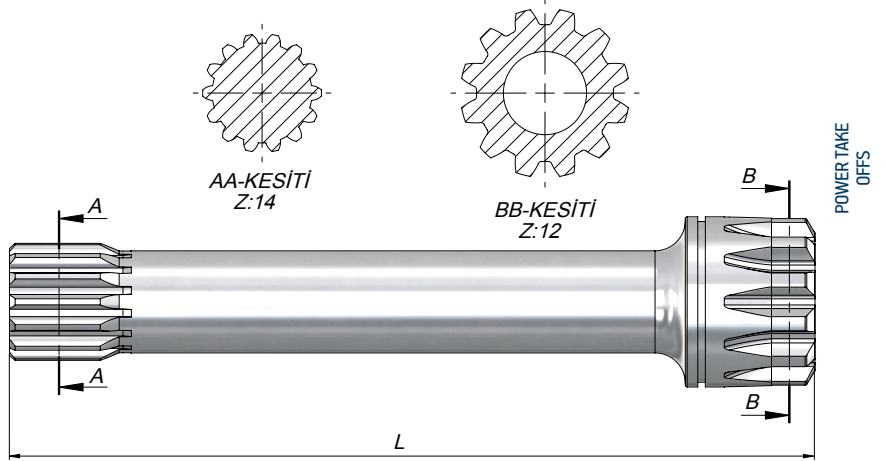

TEKNİK VERİLER | TECHNICAL DATA

Kod Code	Şanzuman Modeli Gear Box Model	L
CS16S130195	ZF-16 S 130	195
CS16S130200	ZF-16 S 130	200
CS16S130213	ZF-16 S 160.....221	213,5
CS16S130217	ZF-16 S 130	217
CS16S150238	ZF-16 S 150	238
CS16S220257	ZF-16 S 220	257
CS16S160288	ZF-16 S 160 A	288

Kod Code	Şanzuman Modeli Gear Box Model	L
CS16S151200	ZF-16 S 151	200
CS16S151213	ZF-16 S 151	213
CS16S151215	ZF-16 S 151	215
CS16S151226	ZF-16 S 151	226
CS16S220249	ZF-16 AS 2200	249
CS16S151253	ZF-16 S 151....221	253
CS16S180272	ZF-16 AS 1800-2200	272,5
CS16S251288	ZF-16 S 251	288,5

Kod Code	Şanzuman Modeli Gear Box Model	L	Z
CS09S91428713	ZF-9 S 109 / 12.92-1.0	287	14
CS09S914287133	ZF-16 S 109/13.30-1.0		
CS09S91428712	ZF-9 S 109/12.91-1.0		
CS09S914287131	ZF-16 S 109/13.31-1.0		17
CS09S91728710	ZF-9 S 109/10.25-0.74		
CS09S91728711	ZF-16 S 109/11.86-0.85		
CS09S917287135	ZF-16 S 109/13.53-0.86	247,5	16
CS09S91624713	ZF-9 S 75/13.16-1.0