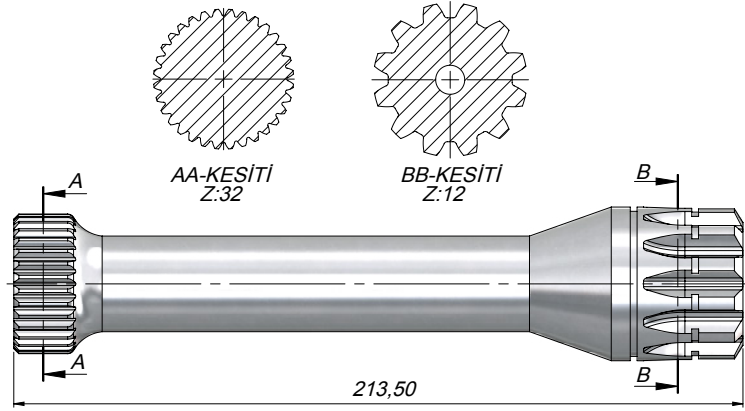

POWER TAKE
OFFS

Kod Code	Şanzuman Modeli Gear Box Model
CSVL3212213	VOLVO F12-F16

Kod Code	Şanzuman Modeli Gear Box Model
CSVL3212249	Volvo-FH-12 Volvo FH-16